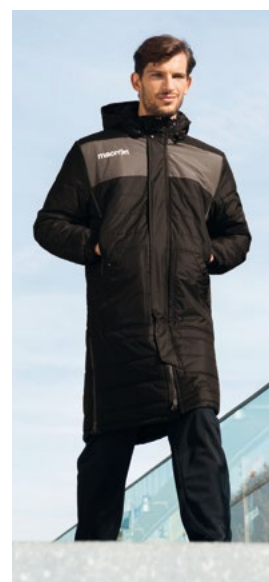

OPI FULL ZIP TOP
NEPRI PANT

OPI FULL ZIP TOP
MOIRE PANT

SKA HOODY POLYFLEECE
MOIRE PANT

MONTREAL
WINDBREAKER

SURAT WATERPROOF
RAIN JACKET

KEMI FLEECE LINED JAKET

ELJM
PADDED JACKET

SUVA
LONG PADDED JACKET