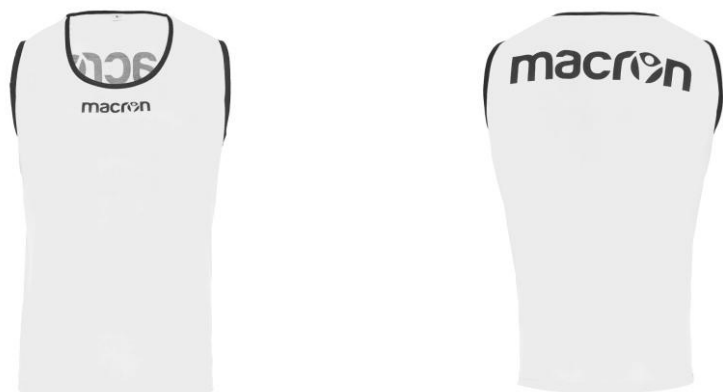

BIBS

MUSSELBURGH WINDSOR

PRACTICE+ BIA