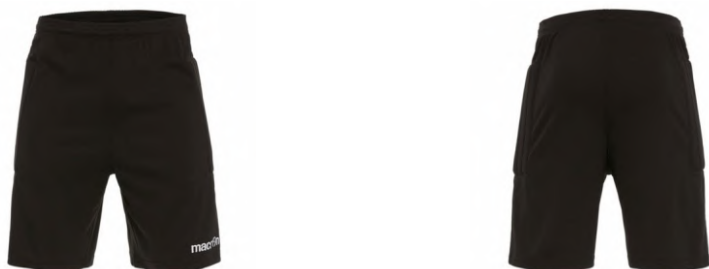

GOALKEEPER HOME MATCH KIT

CASSIOPEA SHORT PORTIERE NER